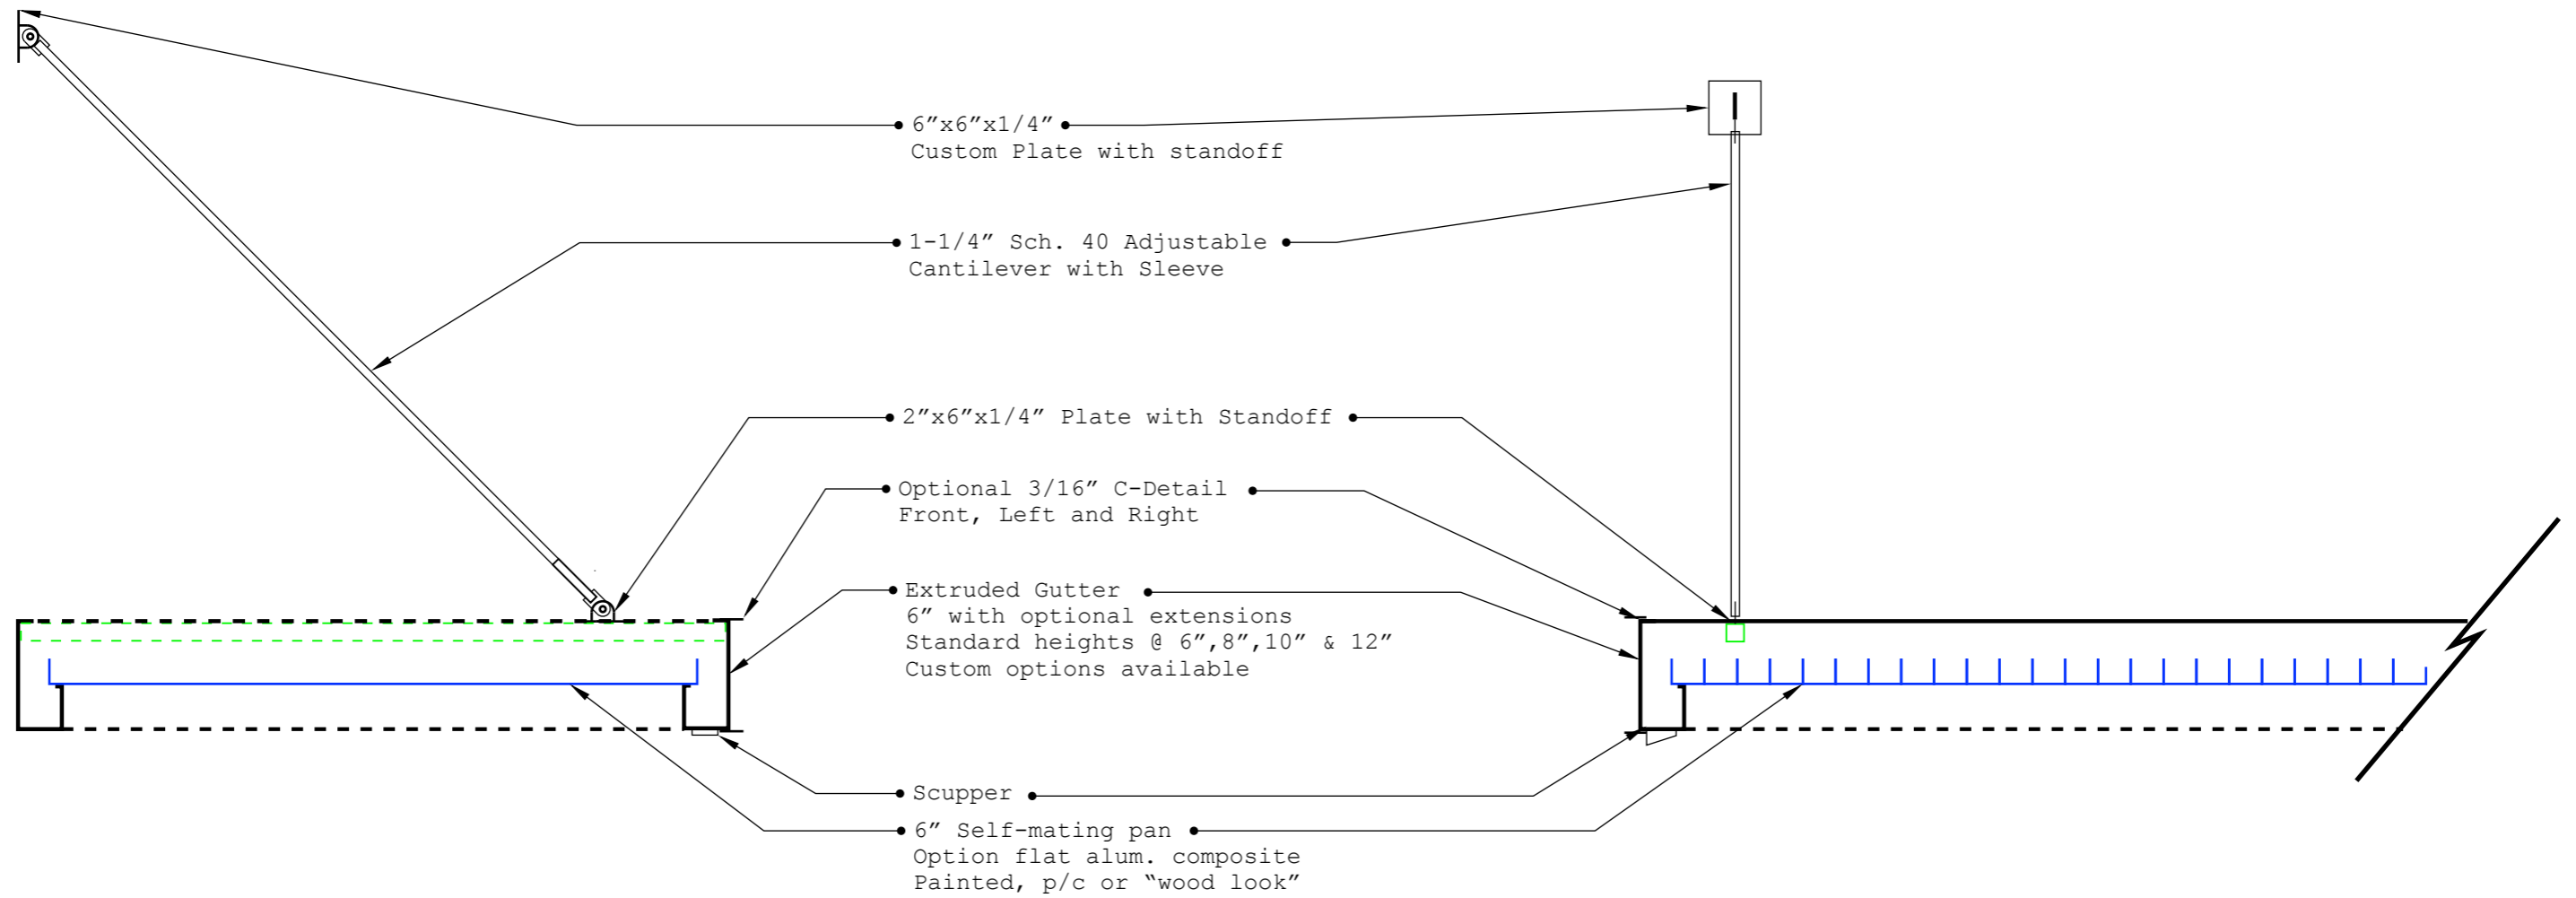

ALUMI-TECH CANOPY EXAMPLE DRAWINGS

Midwest Canopy
2291 Scioto Harper Drive
Columbus, Ohio
43204

614-344-5087
www.midwestcanopy.com

<p>PROJECT: SAMPLE DRAWINGS Aluminum-Tech Canopy</p>	<p>ADDRESS:</p>	<p>REV: R6.5 06/2021</p>
---	-----------------	--------------------------